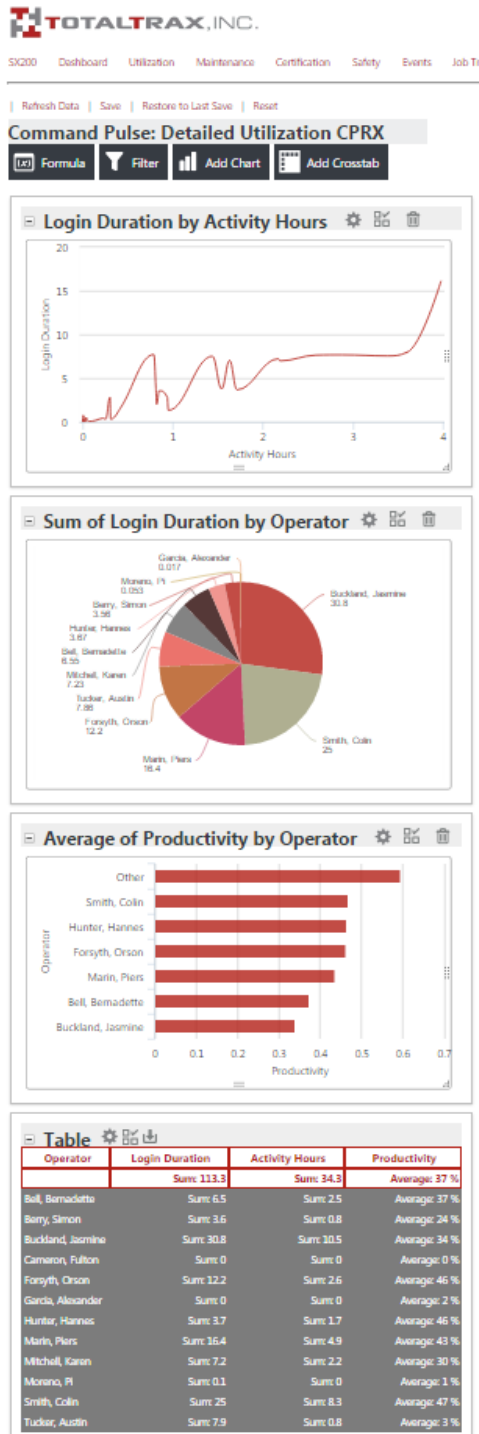

## Information you want, the way you want

CommandPulseRX is a completely new report writing capability designed to help analysts, power users, supervisors and managers in companies using industrial material handling equipment (MHE) in their production, warehousing and distribution facilities. With large volumes of telematics data available, CommandPulseRX provides the tools to extract insights and focused analysis. Users involved in Lean initiatives and Continuous Improvement will appreciate how CommandPulseRX enables them to achieve and improve safety, operator productivity, MHE utilization and maintenance objectives without the time, effort and expense of external tools or services.

CommandPulseRX provides a robust package of data analysis capabilities in a single add on feature to SX200. Users can create modified, calculated and reformatted views of telematics data. These can be saved and reloaded during later sessions, added to the SX200 standard report dashboard and scheduled to run with updated results automatically. Customized reports can be exported in various common file formats for easy distribution. With CommandPulseRX reporting filters, formulas and time intervals, users can drill down through the database and produce more meaningful and actionable views.