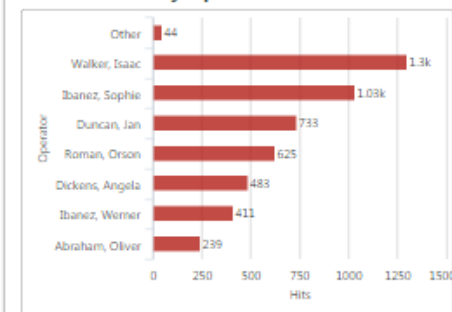

Sum of Hits by Operator